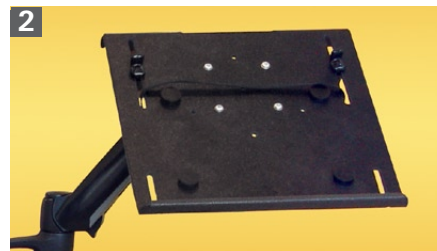

Artromick LTC Laptop Mounting Solutions

Mobile Computing Solutions at the Point-of-Care

Choose a Mounting Arm

#12148 - Arm Mount Shaft & Bracket
(select **1** of **3** trays right)

#12768 - Computer Arm & Bracket
combined with tray **#2**

#12769 - Computer Arm & Bracket
combined with tray **#3**

Add a Laptop Tray

#12633 - Laptop Security Tray, arm mount
Fits laptops 9" - 16" wide

#12643 - Computer Tray, plastic
13" x 13"

#12644 - Computer Tray, plastic
13" x 17"