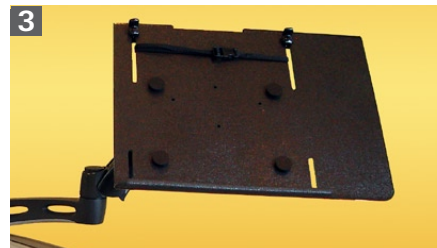

Artromick LTC Laptop Mounting Solutions

Mobile Computing Solutions at the Point-of-Care

Choose a Mounting Arm

#12148 - Arm Mount Shaft & Bracket
(select **1** of **3** trays right)

#12768 - Computer Arm & Bracket
combined with tray **#2**

#12769 - Computer Arm & Bracket
combined with tray **#3**

Add a Laptop Tray

#12633 - Laptop Security Tray, arm mount
Fits laptops 9" - 16" wide

#12643 - Computer Tray, plastic
13" x 13"

#12644 - Computer Tray, plastic
13" x 17"